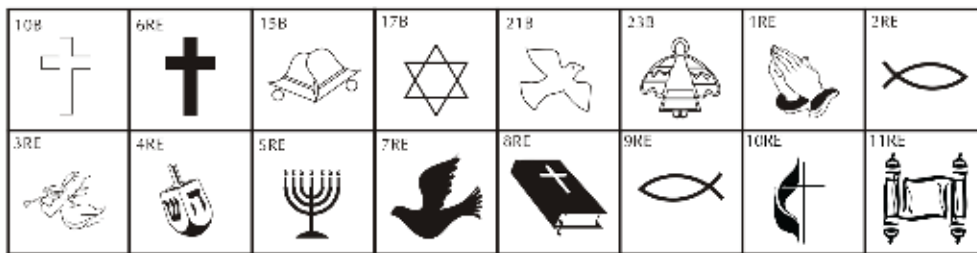

**BMU Disclaimer:** We will always do our best to provide a high quality engraved image. However, with any engraving process, we may lose some of the intricate details of a logo/graphic from the process of engraving. Such less details should not be considered a defect but simply the result of engraving the image.

# Brick Markers USA, Inc. Free Clipart Library

when choosing clipart only use number and letter(s) for referencing.

MISC.  
CLIPART

MISC.  
CLIPART

RELIGIOUS  
CLIPART

RELIGIOUS  
CLIPART

HOLIDAY  
CLIPART

HOLIDAY  
CLIPART

ZOO  
CLIPART

ZOO  
CLIPART

\* NOT APPLICABLE FOR MINI REPLICA

Brick Markers® USA, Inc. (BMI) offers this free clipart to your club or organization as an opportunity to increase your profit margins. Your club or organization could charge an additional fee to any of your donors/customers that would like to add clipart to their bricks.