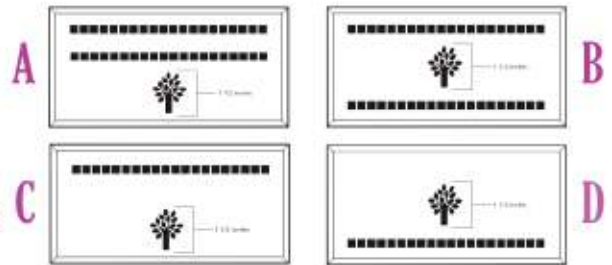

Brick Markers USA, Inc. Standard Layouts

For overall consistency and beauty to your project, clipart remains stationary regardless of how many lines used.

4x8 Layout #1

Artwork layout for free clipart -

ALL IMAGES EXCEPT FOR: 1C, 2C, 3C, 4C, 5C, 5SB, 8SB, 9SB, 12SB, 13SB, 14SB, 15SB, 16SB, 17SB, 19SB, 20SB, 21SB, 22SB, 23SB, 24SB, 26SB, 30SB, 1ZOO-22ZOO (ALL ZOO CLIPART)

Number of characters is 20 per line, including spaces and punctuation. Logo height equals 1 1/2 inches. Clipart can also be placed on top, middle or bottom line if preferred.

4x8 Layout #2

Artwork layout for free clipart -

ALL IMAGES EXCEPT FOR: 2SB, 7SB, 9AN, 10A, 13B, 15SP, 28SB

Number of characters is 12 per line, including spaces and punctuation. Logo height equals 2 inches.