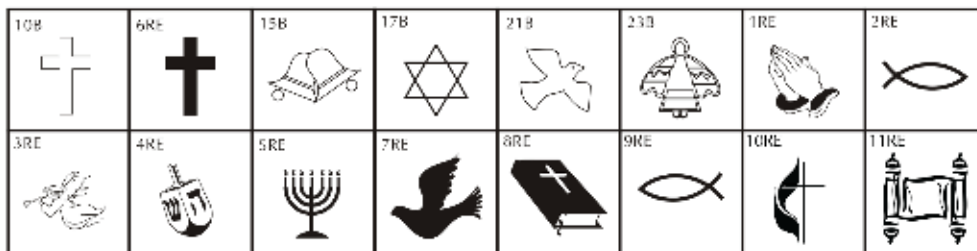

BMU Disclaimer: We will always do our best to provide a high quality engraved image. However, with any engraving process, we may lose some of the intricate details of a logo/graphic from the process of engraving. Such less details should not be considered a defect but simply the result of engraving the image.

Brick Markers USA, Inc. Free Clipart Library

when choosing clipart only use number and letter(s) for referencing.

MISC.
CLIPART

MISC.
CLIPART

RELIGIOUS
CLIPART

RELIGIOUS
CLIPART

HOLIDAY
CLIPART

HOLIDAY
CLIPART

ZOO
CLIPART

ZOO
CLIPART

* NOT APPLICABLE FOR MINI REPLICA

Brick Markers® USA, Inc. (BMI) offers this free clipart to your club or organization as an opportunity to increase your profit margins. Your club or organization could charge an additional fee to any of your donors/customers that would like to add clipart to their bricks.