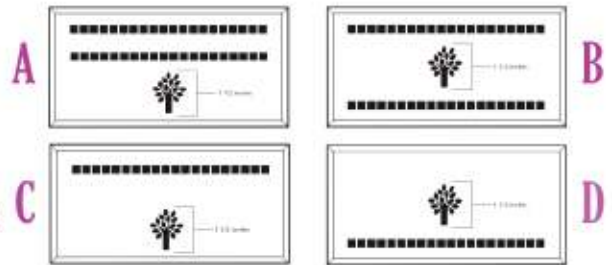

Important Note: Your brick area should have a clean and consistent appearance and should not be filled with too many free clipart images. We suggest that you limit the amount of free clipart images you offer to your donors/customers. For the possible free clipart image layouts, please see the attachment. We highly recommend one layout per size brick (4x8 & 8x8).
BMM Disclaimer: We will always do our best to provide a high quality engraved image. However, with any engraving process, we may lose some of the intricate details of a logo/graphic from the process of engraving. Such lost details should not be considered a defect, but simply the result of engraving the image.

Brick Markers USA, Inc. Standard Layouts

For overall consistency and beauty to your project, clipart remains stationary regardless of how many lines used.

4x8 Layout #1

Artwork layout for free clipart -

ALL IMAGES EXCEPT FOR: 1C, 2C, 3C, 4C, 5C, 5SB, 8SB, 9SB, 12SB, 13SB, 14SB, 15SB, 16SB, 17SB, 19SB, 20SB, 21SB, 22SB, 23SB, 24SB, 26SB, 30SB, 1ZOO-22ZOO (ALL ZOO CLIPART)

Number of characters is 20 per line, including spaces and punctuation. Logo height equals 1 1/2 inches. Clipart can also be placed on top, middle or bottom line if preferred.

4x8 Layout #2

Artwork layout for free clipart -